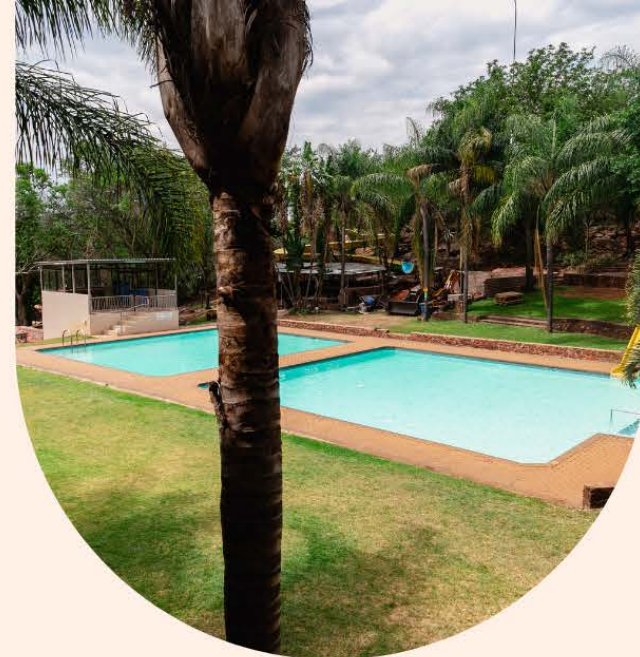

Weekdays (Sunday to Thursday)	R750 p/n
Weekends (Friday & Saturday)	R1850 wkd
Peak season (long weekends & holidays)	R1050 p/n

Uitsighuis (1 Unit) - Sleeps 8

Consists of 3 rooms, 1 double bed, 4 single beds, 1 bunker bed, open plan living area with kitchen, 3 private bathrooms, balcony & braai facilities

Weekdays (Sunday to Thursday)	R1380 p/n
Weekends (Friday & Saturday)	R3340 wkd
Peak season (long weekends & holidays)	R2030 p/n

Log Cabin (1 Unit) - Sleeps 4

Consists of 2 rooms, 1 double bed, 2 single beds, private bathroom, open plan living area with kitchen, TV, private balcony & braai facilities

Weekdays (Sunday to Thursday)	R1100 p/n
Weekends (Friday & Saturday)	R2835 wkd
Peak season (long weekends & holidays)	R1540 p/n

Houthuis (1 Unit) - Sleeps 4

Consists of 1 room, 1 double bed, 2 single beds in the living room, private on-suite bathroom, open plan living area with kitchen, private balcony, TV, braai facilities

Weekdays (Sunday to Thursday)	R1070 p/n
Weekends (Friday & Saturday)	R2415 wkd
Peak season (long weekends & holidays)	R1360 p/n

Plaas Opstal (1 Unit) - Sleeps 30

Consists of 6 rooms, 3 double bed, 24 single beds, 4 bathrooms, open plan living area with big kitchen, TV, private braai area

Weekdays (Sunday to Thursday)	R3900 p/n
Weekends (Friday & Saturday)	R9000 wkd
Peak season (long weekends & holidays)	R6600 p/n

ARRIVAL TIME: 14H00
DEPARTURE TIME: 10H00

CASH KEY DEPOSIT payable on arrival, refunded 7-14 working days after departure (breakages and damages will be deducted)

BRING OWN towels (bath & swim), dishwasher, dishcloth, ect

UNITS are fully equipped with cutlery, crockery, bedding

TERMS & CONDITIONS APPLY